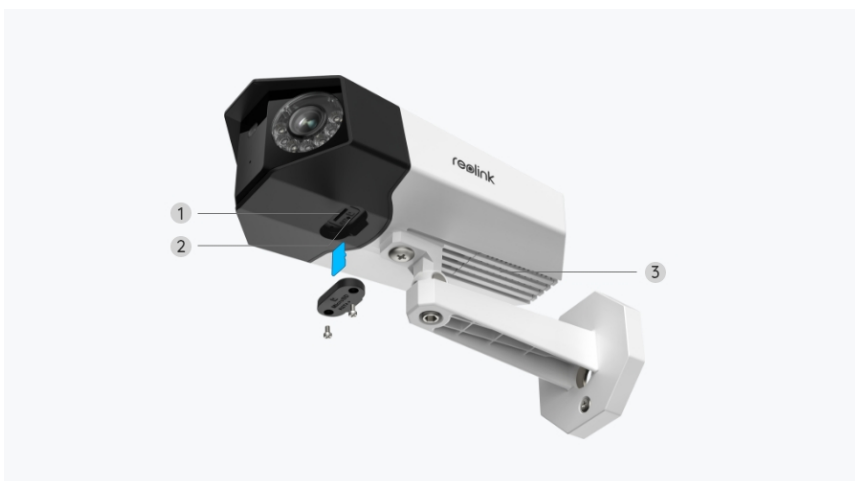

Reolink Duo 3 PoE

16MP Dual-Lens 180° View PoE Camera

- 16MP Ultra HD
- 180° Panorama
- Motion Track

Specifications

Video & Audio	
Image Sensor	1/2.7" CMOS sensor
Resolution	7680x2160 (16MP) @ 20FPS
Lens	f=2.8mm/F1.6
Video Compression	H.265
Field of View	Horizontal: 180° Vertical: 55°
Infrared Night Vision	30 meters (LED: 6pcs/20mil/850nm) (Auto-switching with IR-cut filter)
Color Night Vision	With spotlight: 8pcs/5W/6500K/560 Lumens
Frame Rate	Main stream: 4fps - 20fps (default: 20fps) Sub stream: 4fps - 20fps (default: 20fps)
Code Rate	Mainstream: 3072-10240Kbps (default: 8192kbps) Substream: 256-2045Kbps (default: 1024kbps)

Audio	Two-way audio
DC Power	DC 12.0V 2A, <12W
Power Requirements	
PoE	IEEE 802.3af, 48V, active
Interface	
Power Port	DC power port
Ethernet Port	One 10M/100Mbps; RJ45
SD Card Slot	Supports Max. 256GB microSD card
Reset Button	YES
Audio In/Out	Built-in microphone and speaker
Software	
Browsers Supported	Edge, Chrome, Firefox, Safari
OS Supported	PC: Windows, Mac OS; Smartphone: iOS, Android
Protocols & Standards	HTTPS, SSL, TCP/IP, UDP, HTTP, IPv4, UPnP, RTSP, RTMP, ONVIF, SMTP, NTP, DHCP, DNS, DDNS, FTP, P2P
User Access	Max. 20 users (1 admin & 19 user); Max. 12 simultaneous streams (2 main & 10 sub streams)
Other Feature(s)	
Smart Alarm	Motion detection; person detection; vehicle detection; animal detection
Recording Modes	Motion-triggered recording (default); scheduled recording, 24/7 recording
Time Lapse	YES
Smart Home Compatibility	Google Assistant
Working Environment	
Operating Temperature	-10°C~+55°C (14°F~131°F)
Operating Humidity	10% ~ 90%
Weatherproof	IP67

Gallery & Specs

1. Daylight Sensor
2. Lens
3. IR LED
4. Spotlight
5. Mic
6. Mounting Bracket

1. microSD Card Slot
2. Reset Button
3. Speaker

1. You can mount the cam on the wall or on the ceiling. </br>2. You can loosen the screw to adjust the cam in any direction, and then tighten the screw to fix the cam.

- 1. Power Port
- 2. Ethernet Port
- 3. Waterproof Lid